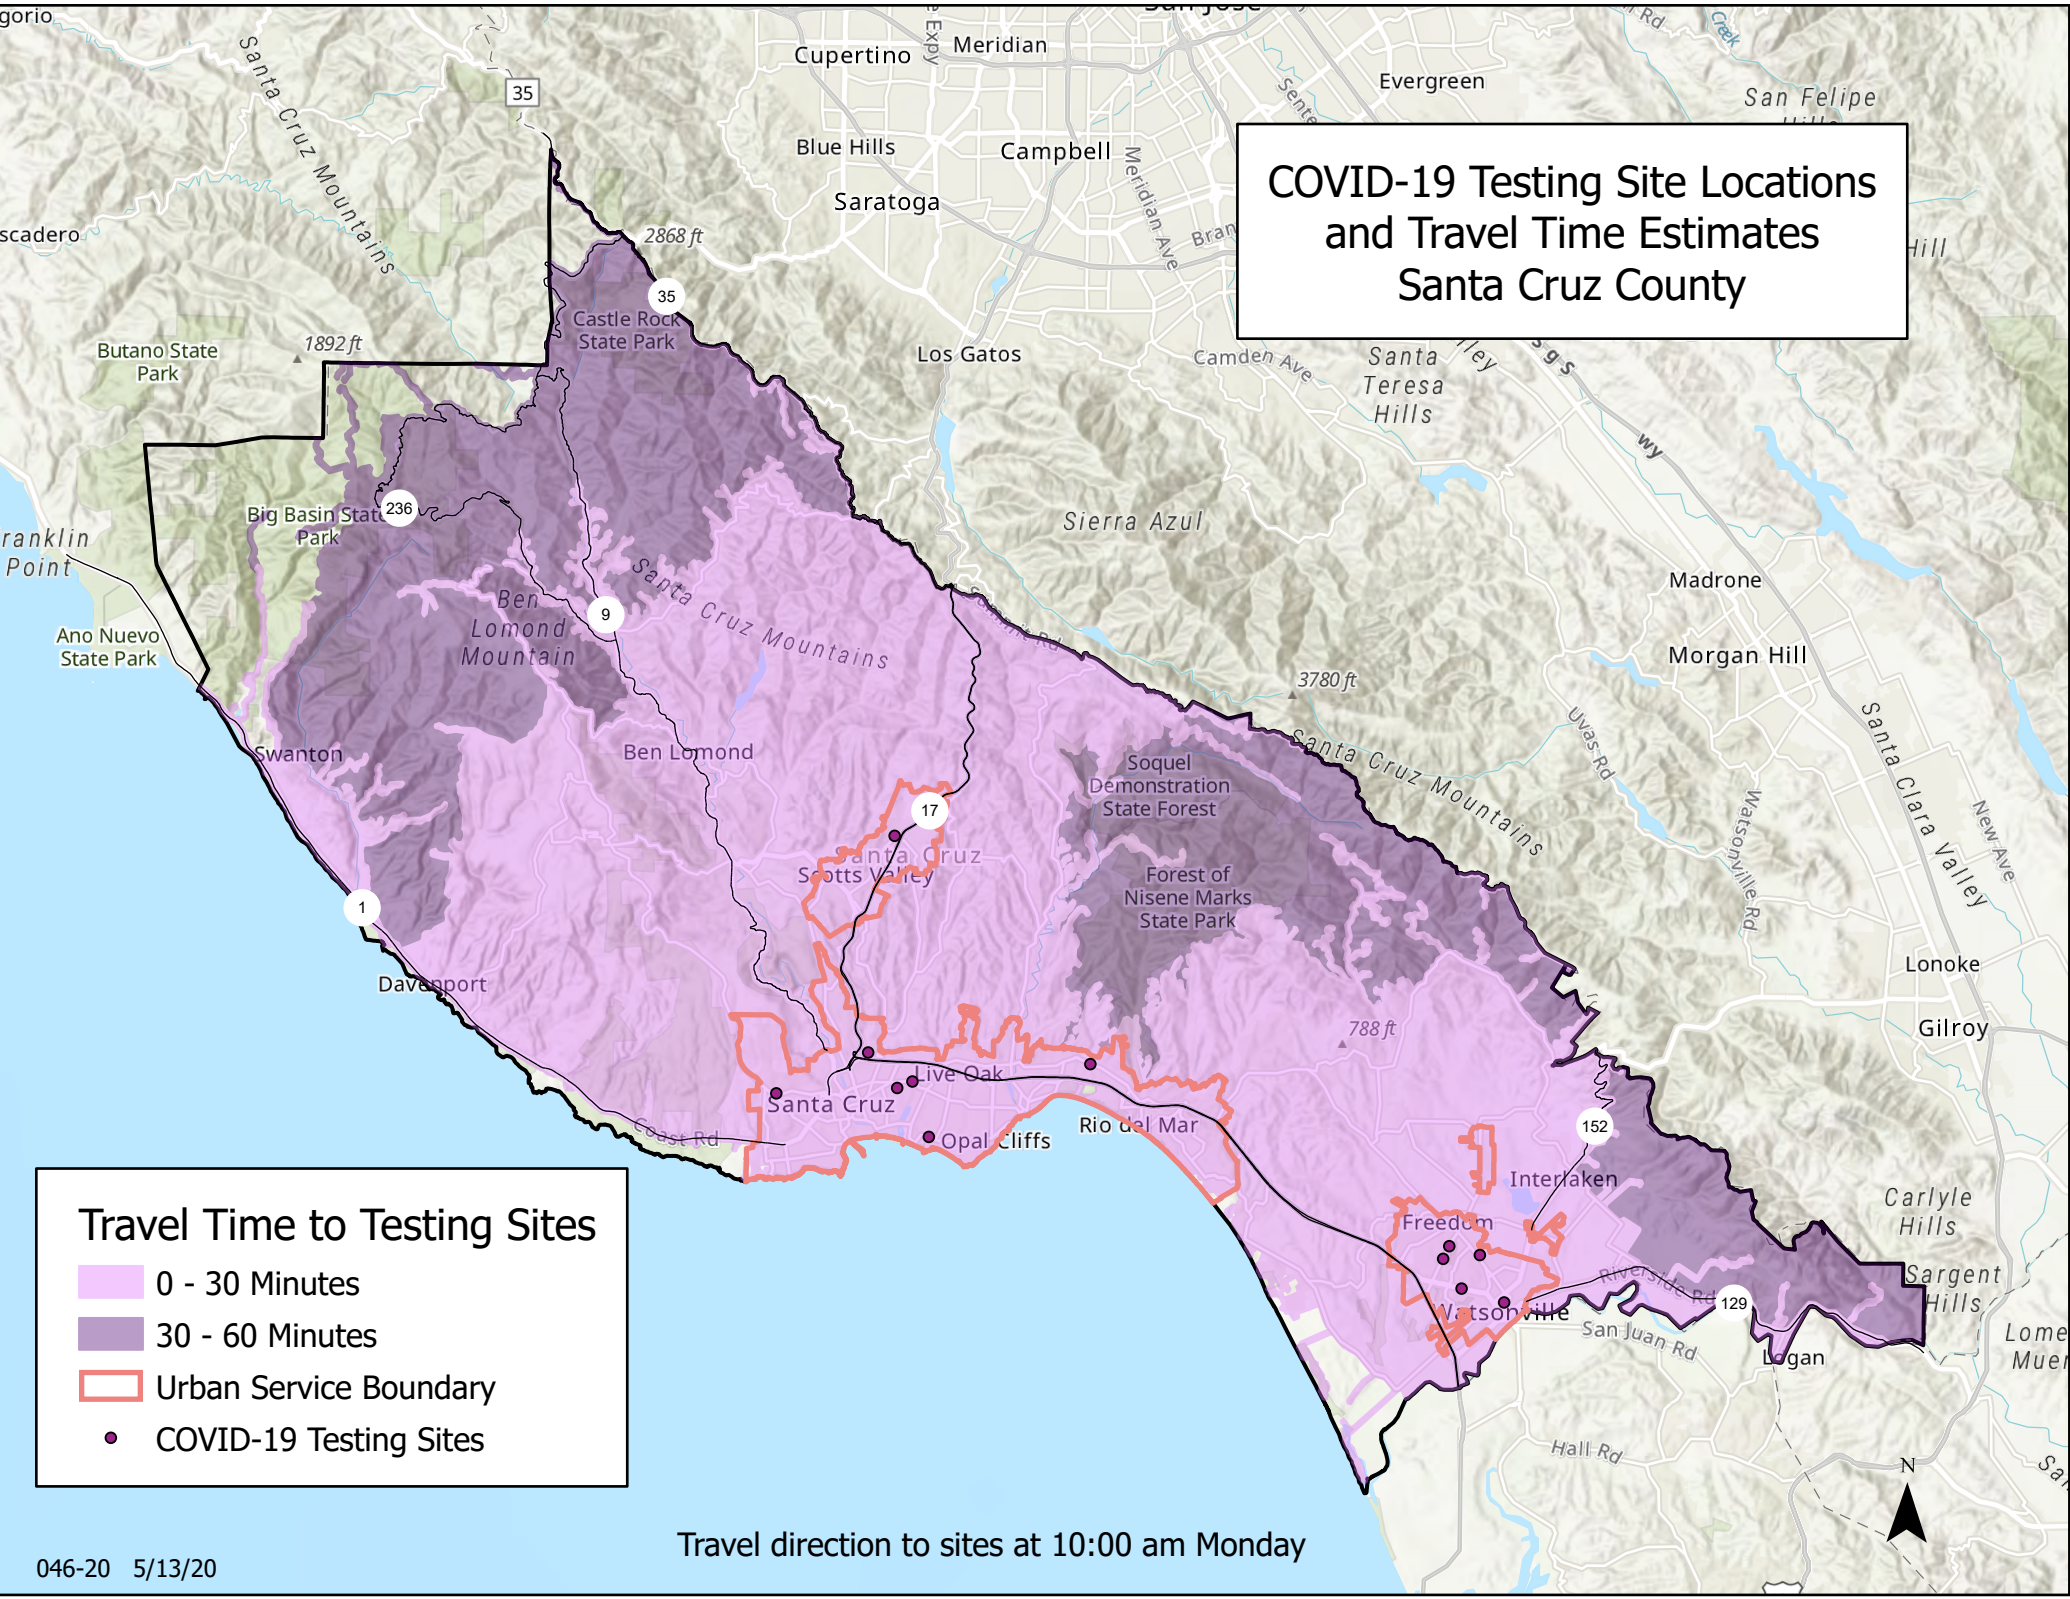

COVID-19 Testing Site Locations and Travel Time Estimates Santa Cruz County

Travel Time to Testing Sites

- 0 - 30 Minutes
- 30 - 60 Minutes
- Urban Service Boundary
- COVID-19 Testing Sites

Travel direction to sites at 10:00 am Monday